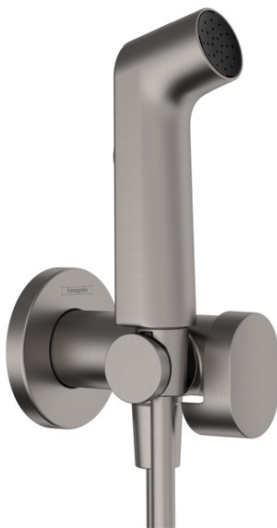

Bidette hand shower 1jet S EcoSmart+ for mixed water with shower holder and shower hose 125 cm

Finish: **Brushed Black Chrome** Article Number: **29232340**

Description

product features

- consists of: bidette hand shower, shut-off valve with integrated shower holder, shower hose
- shower head size: 28 mm
- integrated support function
- maximum flow rate at 3 bar: 5 l/min
- minimum flow pressure: 1 bar
- operating pressure: min. 1 bar/max. 10 bar
- pivot connector prevents hose from tangling
- shower hose with conical nut on both ends
- with non-return valve
- wall supports of metal
- wall mounting: screw fastening
- rinseable screen seal
- not intrinsically safe against backflow
- not suitable for operation in countries with valid EN 1717
- EU taxonomy: max. 6 l/min - Substantial Contribution (SC) possible

Technology

Product image

Scale drawing

Bidette hand shower 1jet S EcoSmart+ for mixed water with shower holder and shower hose 125 cm

Finish: **Brushed Black Chrome** Article Number: **29232340**

Flowchart

Bidette hand shower 1jet S EcoSmart+ for mixed water with shower holder and shower hose 125 cm

Finish: **Brushed Black Chrome** Article Number: **29232340**

Exploded Drawing

Year of production: >10/22

Bidette hand shower 1jet S EcoSmart+ for mixed water with shower holder and shower hose 125 cm

Finish: **Brushed Black Chrome** Article Number: **29232340**

Spare part list

Year of production: >10/22

Pos.	Description	Article Number	PC	PU
1	handle	94564140	60	1
2	handle fixing set	94565000	1	1
3	cartridge, assy	94575000	10	1
4	handshower	94569140	59	1
5	guide	94568000	1	1
6	seal	98058000	1	1
7	shower hose Isiflex'B 1,25 m	28272140	98	1
8	filter packing	94246000	1	1
9	escutcheon	94567140	56	1
10	non return valve	93250000	5	1
11	extension set	94574000	8	1
a	-	29235180	99	1