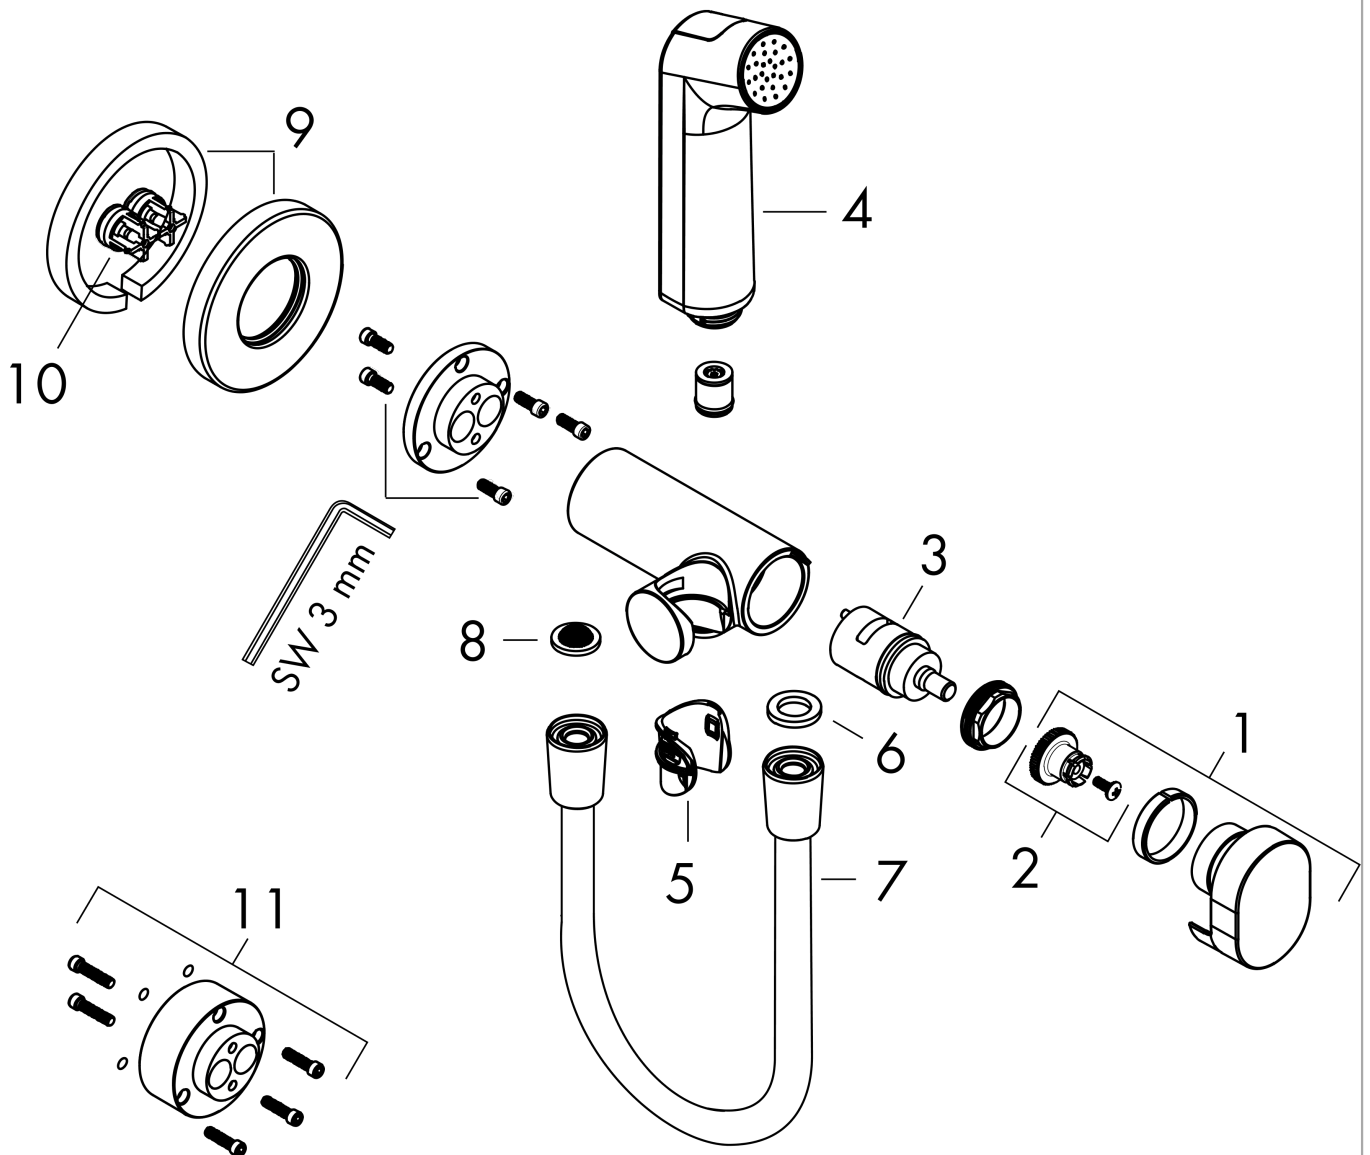

Bidette hand shower 1jet S EcoSmart+ for mixed water with shower holder and shower hose 125 cm

Finish: **Brushed Black Chrome** Article Number: **29232340**

Description

product features

- consists of: bidette hand shower, shut-off valve with integrated shower holder, shower hose
- shower head size: 28 mm
- integrated support function
- maximum flow rate at 3 bar: 5 l/min
- minimum flow pressure: 1 bar
- operating pressure: min. 1 bar/max. 10 bar
- pivot connector prevents hose from tangling
- shower hose with conical nut on both ends
- with non-return valve
- wall supports of metal
- wall mounting: screw fastening
- rinseable screen seal
- not intrinsically safe against backflow
- not suitable for operation in countries with valid EN 1717
- EU taxonomy: max. 6 l/min - Substantial Contribution (SC) possible

Technology

Product image

Scale drawing

Bidette hand shower 1jet S EcoSmart+ for mixed water with shower holder and shower hose 125 cm

Finish: **Brushed Black Chrome** Article Number: **29232340**

Flowchart

Bidette hand shower 1jet S EcoSmart+ for mixed water with shower holder and shower hose 125 cm

Finish: **Brushed Black Chrome** Article Number: **29232340**

Exploded Drawing

Year of production: >10/22

Bidette hand shower 1jet S EcoSmart+ for mixed water with shower holder and shower hose 125 cm

Finish: **Brushed Black Chrome** Article Number: **29232340**

Spare part list

Year of production: >10/22

Pos.	Description	Article Number	PC	PU
1	handle	94564140	60	1
2	handle fixing set	94565000	1	1
3	cartridge, assy	94575000	10	1
4	handshower	94569140	59	1
5	guide	94568000	1	1
6	seal	98058000	1	1
7	shower hose Isiflex'B 1,25 m	28272140	98	1
8	filter packing	94246000	1	1
9	escutcheon	94567140	56	1
10	non return valve	93250000	5	1
11	extension set	94574000	8	1
a	-	29235180	99	1