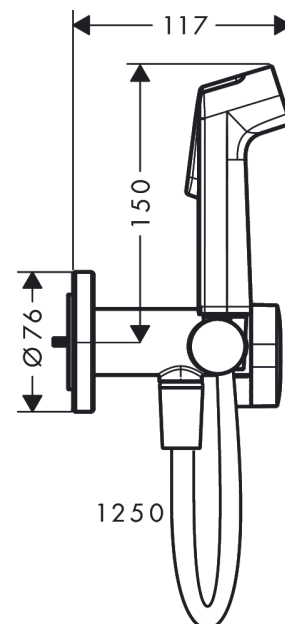

Bidette hand shower 1jet S EcoSmart+ for mixed water with shower holder and shower hose 125 cm

Finish: **Brushed Black Chrome** Article Number: **29232340**

Description

product features

- consists of: bidette hand shower, shut-off valve with integrated shower holder, shower hose
- shower head size: 28 mm
- integrated support function
- maximum flow rate at 3 bar: 5 l/min
- minimum flow pressure: 1 bar
- operating pressure: min. 1 bar/max. 10 bar
- pivot connector prevents hose from tangling
- shower hose with conical nut on both ends
- with non-return valve
- wall supports of metal
- wall mounting: screw fastening
- rinseable screen seal
- not intrinsically safe against backflow
- not suitable for operation in countries with valid EN 1717
- EU taxonomy: max. 6 l/min - Substantial Contribution (SC) possible

Technology

Product image

Scale drawing

Bidette hand shower 1jet S EcoSmart+ for mixed water with shower holder and shower hose 125 cm

Finish: **Brushed Black Chrome** Article Number: **29232340**

Flowchart

Bidette hand shower 1jet S EcoSmart+ for mixed water with shower holder and shower hose 125 cm

Finish: **Brushed Black Chrome** Article Number: **29232340**

Exploded Drawing

Year of production: >10/22

Bidette hand shower 1jet S EcoSmart+ for mixed water with shower holder and shower hose 125 cm

Finish: **Brushed Black Chrome** Article Number: **29232340**

Spare part list

Year of production: >10/22

Pos.	Description	Article Number	PC	PU
1	handle	94564140	60	1
2	handle fixing set	94565000	1	1
3	cartridge, assy	94575000	10	1
4	handshower	94569140	59	1
5	guide	94568000	1	1
6	seal	98058000	1	1
7	shower hose Isiflex'B 1,25 m	28272140	98	1
8	filter packing	94246000	1	1
9	escutcheon	94567140	56	1
10	non return valve	93250000	5	1
11	extension set	94574000	8	1
a	-	29235180	99	1