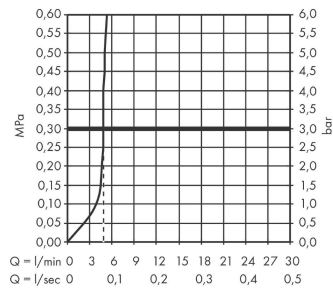

Bidette hand shower 1jet S EcoSmart+ for mixed water with shower holder and shower hose 125 cm

Finish: **Brushed Black Chrome** Article Number: **29232340**

Description

product features

- consists of: bidette hand shower, shut-off valve with integrated shower holder, shower hose
- shower head size: 28 mm
- integrated support function
- maximum flow rate at 3 bar: 5 l/min
- minimum flow pressure: 1 bar
- operating pressure: min. 1 bar/max. 10 bar
- pivot connector prevents hose from tangling
- shower hose with conical nut on both ends
- with non-return valve
- wall supports of metal
- wall mounting: screw fastening
- rinseable screen seal
- not intrinsically safe against backflow
- not suitable for operation in countries with valid EN 1717
- EU taxonomy: max. 6 l/min - Substantial Contribution (SC) possible

Technology

Product image

Scale drawing

Bidette hand shower 1jet S EcoSmart+ for mixed water with shower holder and shower hose 125 cm

Finish: **Brushed Black Chrome** Article Number: **29232340**

Flowchart

Bidette hand shower 1jet S EcoSmart+ for mixed water with shower holder and shower hose 125 cm

Finish: **Brushed Black Chrome** Article Number: **29232340**

Exploded Drawing

Year of production: >10/22

Bidette hand shower 1jet S EcoSmart+ for mixed water with shower holder and shower hose 125 cm